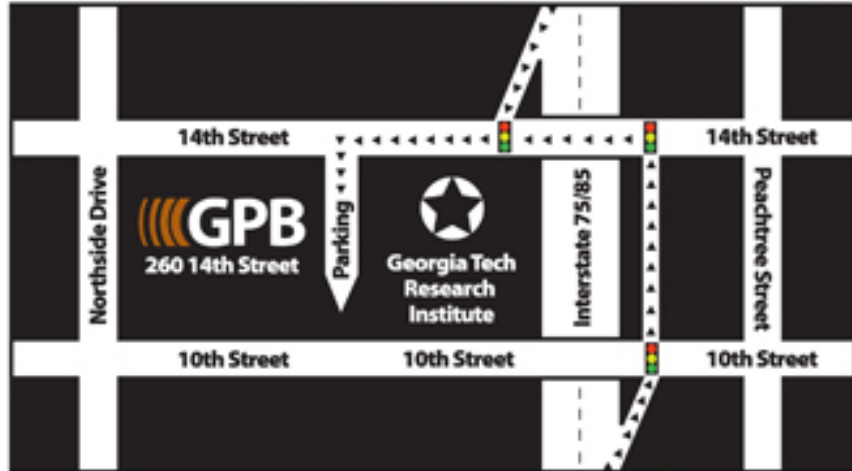

Exit 250 - From I-75 South
17th St., 14th St. & 10th St.

Exit 84 - From I-85 South
17th St., 14th St. & 10th St.

260 14th Street NW • Atlanta, Georgia 30318 • 404.685.2400

Exit 250 - 10th Street